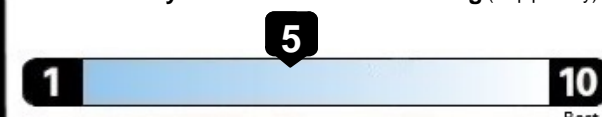

Fuel Economy

24 MPG
combined city/hwy
4.2 gallons per 100 miles

21 city
29 highway

Small SUVs range from 14 to 138 MPG. The best vehicle rates 146 MPGe.

You spend **$1,750** more in fuel costs over 5 years compared to the average new vehicle.

Annual fuel **Cost**
$2,050

Fuel Economy & Greenhouse Gas Rating (tailpipe only)

This vehicle emits 369 grams CO₂ per mile. The best emits 0 grams per mile (tailpipe only). Producing and distributing fuel also creates emissions; learn more at fueleconomy.gov.

Smog Rating (tailpipe only)